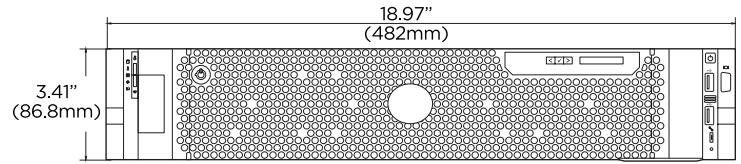

## Summary

This Blackjack<sup>®</sup> Rack<sup>™</sup> server is the ultimate solution for recording multiple IP cameras of any resolution at up to 600Mbps throughput. The server is NDAA/TAA compliant, UL-listed and includes Windows 10<sup>®</sup>, Windows Server<sup>®</sup> or Linux<sup>®</sup> Ubuntu<sup>®</sup> OS on a separate 480GB NVMe SSD. The 2U rack-mountable hardware features an Intel<sup>®</sup> Xeon<sup>®</sup> processor, 16GB memory, dual network cards, dual power supply, mini DisplayPort outputs and removable hot-swappable drives. The Blackjack Rack server comes preloaded with DW Spectrum<sup>®</sup> IPVMS and eight recording licenses, up to 240TB raw internal storage with RAID5 and is ONVIF conformant. The server comes complete with a 5-year, on-site, Next Business Day<sup>\*\*</sup>, Keep Your Hard Drive warranty to ensure peace of mind.

## Dimensions

Unit: Inch (mm)