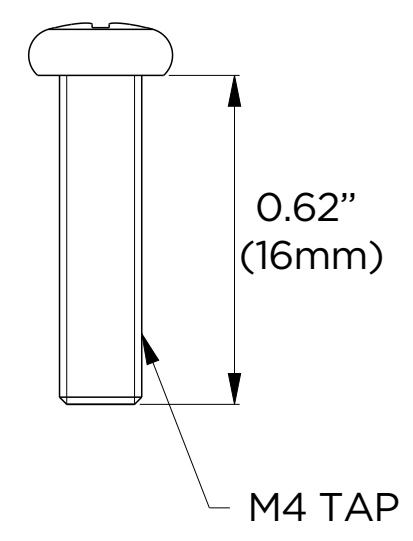

Mounting screws (4 each)

Mounting screws (4 each)

DATE	SCALE	MATERIAL	TYPE
10/2021		Aluminum	Fixed
		DESCRIPTION DWC-B7JUNC Junction box for B7 mini bullet cameras	