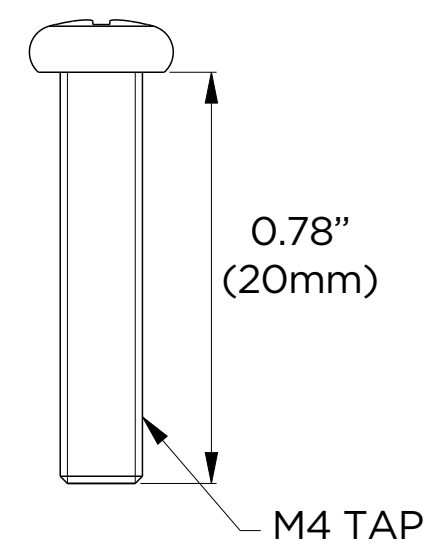

Mounting screws (4 each)

Mounting screws (4 each)

DATE	SCALE	MATERIAL	TYPE
10/2021		Aluminum	Fixed
		DESCRIPTION DWC-B7JUNC Junction box for B7 mini bullet cameras	