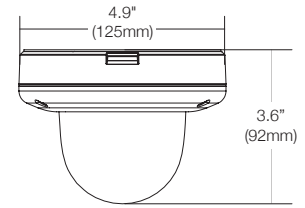

Dimensions

Unit: Inch (mm)