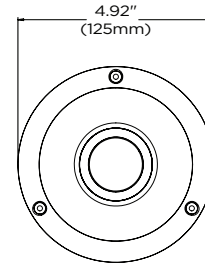

Accessories (Optional)

DWC-V1CNMW
Corner mount

DWC-VFJUNCW
Junction box

DWC-VFCMW
Ceiling mount bracket

DWC-VFWMW
Wall mount bracket

Dimensions

Unit: Inch (mm)

Specifications