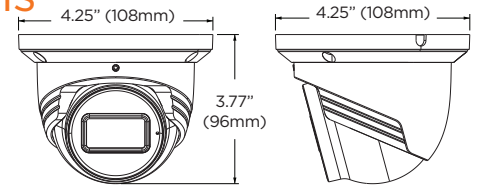

Mounting accessories (Optional)

Dimensions

Unit: Inch (mm)

Specifications

IMAGE	
Image sensor	4MP 1/3" CMOS
Total pixels	2560 x 1440
Minimum scene illumination	0.005 lux (color) 0.0 lux (B/W)
S/N ratio	50dB
LENS	
Focal length	2.8mm, F1.6
Lens type	Fixed lens
Horizontal Field of View	94°
Vertical Field of View	50°
IR distance	100ft range
I/O	
Audio in / out	1 audio input and 1 microphone built-in
Audio compression	G.711A / U
OPERATIONAL	
Shutter mode	Auto, manual
Shutter speed	1/2s - 1/100000s
Auto gain control	Auto
Day / night	Auto, day (color), night (B/W), schedule
3D DNR	Smart DNR™ 3D digital noise reduction
Wide dynamic range (WDR)	True WDR, 120dB
Privacy zone	8 programmable privacy masks
Video analytics	Line crossing, perimeter intrusion, video tampering detection (scene change, video blur, abnormal color)
Backlight compensation (BLC)	Yes
Mirror and flip	Yes
Alarm notifications	Notifications via email or FTP server
Memory slot	Micro SD, SDHC, SDXC up to 256GB (card not Included)
NETWORK	
LAN	802.3 compliance 10/100 LAN
Video compression type	H.265, H.264, MJPEG
Resolution	4MP, 3MP, 2.1MP/1080P, 720P, D1, 480x240, CIF (60Hz: 1 - 30fps; 50Hz: 1-25fps)
Frame rate	Up to 30fps at all resolutions
Video bitrate	64 Kbps - 8 Mbps
Bitrate control	Multi-streaming CBR/VBR at H.264/ H.265 (controllable frame rate and bandwidth)
Streaming capability	Dual-stream at different rates and resolutions. Maximum three (3) connections/streams at a time
IP	IPv4, IPv6
IK rating	IK10-rated housing, IK03-rated glass cover
Protocol	UDP, IPv4, IPv6, DHCP, NTP, RTSP, RTP, RTCP, ICMP, IGMP, PPPoE, DDNS, SMTP, FTP, SNMP, HTTP, 802.1x, UPnP, HTTPs, QoS
Security	IP filtering, MAC filtering, authentication (ID/PW), SSL/TSL
ONVIF conformance	Yes
Web viewer	OS: Windows®, Mac® OS, Linux® Browser: Microsoft Edge, IE, Google Chrome, Mozilla Firefox
Video management software	DW Spectrum® IPVMS
ENVIRONMENTAL	
Operating temperature	-22°F - 140°F (-30°C - 60°C)
Operating humidity	0-95% RH (non-condensing)
IP rating	IP67-rated
Other certifications	FCC, CE, ROHS, ONVIF, NDA
ELECTRICAL	
Power requirement	DC 12V, PoE (Adapter not included)
Power consumption	<5W
MECHANICAL	
Material	Metal turret housing
Housing color	DWC-VSTB04Bi: white DWC-VSTB04BiB: black
Dimensions	4.25" x 3.77" (108 x 96 mm)
Weight	1.01 lb (0.46 kg)
Warranty	5 year warranty